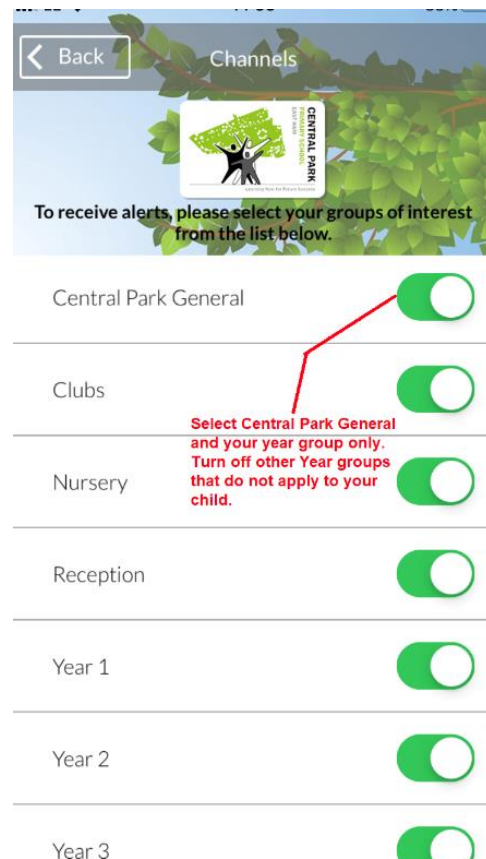

Finally select the “Central Park General” channel for whole school notifications and your child’s year group for e.g. “Year 2” to receive correct school notifications. Remember to turn off all other year group notifications.

Failure to follow these steps will result in Other year group notifications being sent to your device.