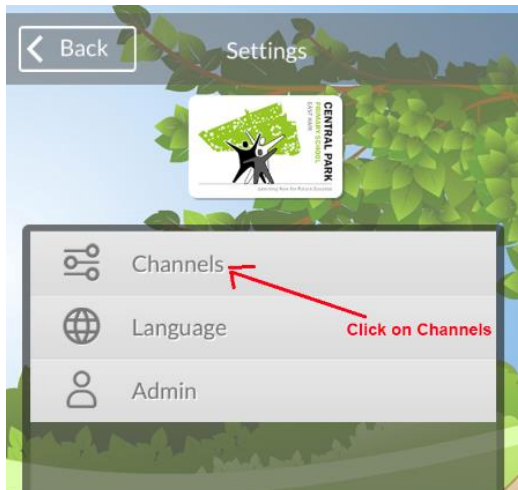

Dear Parent/Carer,

Please download the school mobile app, which is available on the Apple and Google App stores. Instructions on how to download the app can be found by clicking on the link below:

[How to download school mobile App](#)

Once you have download the app and have loaded it, you will need to set your year group to receive the correct notifications. Click on the Settings  wheel as shown on the picture below.

Then Click on the Channels as shown in this picture.