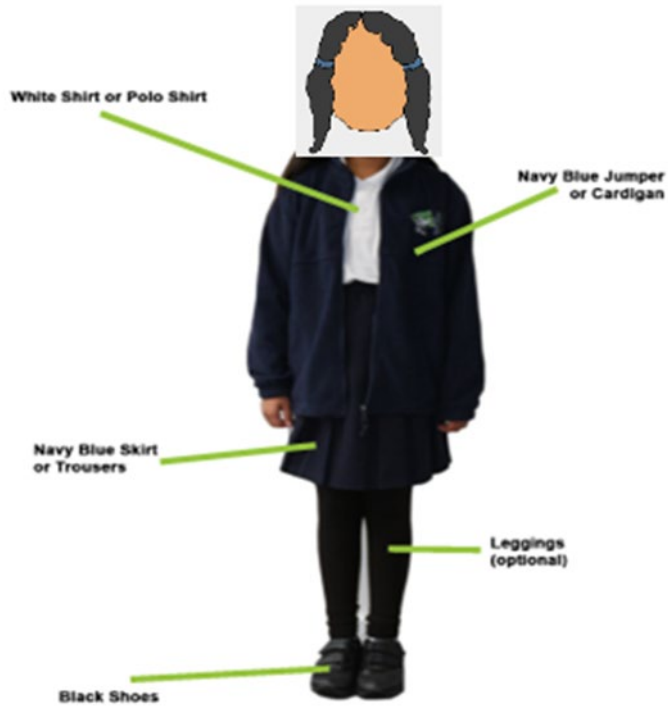

**UNIFORM
GUIDELINES
GIRLS**