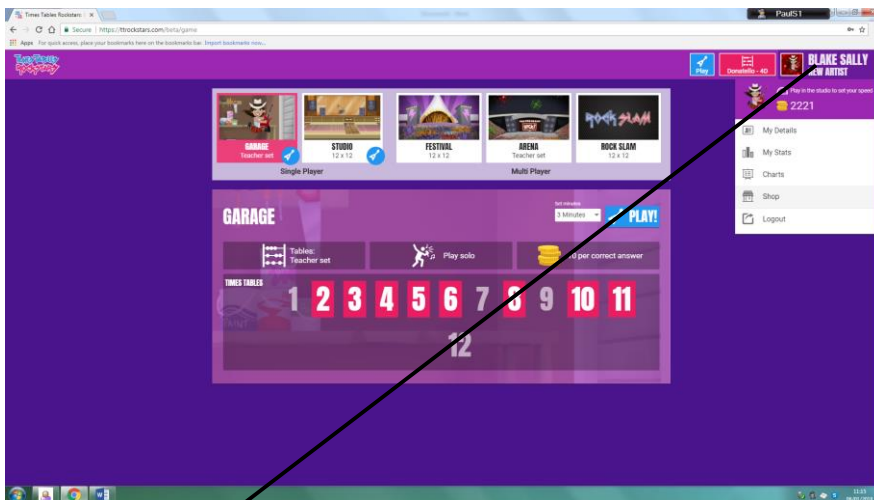

## How to Log in

Type in Central Park Primary School which will appear in a drop-down menu.

Then type in your user name and password as given to you on your welcome letter.

*When you first log in it will ask you to choose a Rock Star name. This is the name you will go by when using this program. This cannot be changed so pick carefully.*

## Changing your Avatar

Click on the your Rocks Star name and then Click the Shop button

This is where you can change what your avatar wears and the way it looks. You can update your avatar by spending money you earn. The more you play the more money you make.

## Play Games (Homework)

Clicking on the Play tab takes you to the Games Section

This is the main Play section.

The boxes highlighted in red are the times tables that have been set by your teacher which will change from time to time. You will be tested on these tables when you play in the garage section