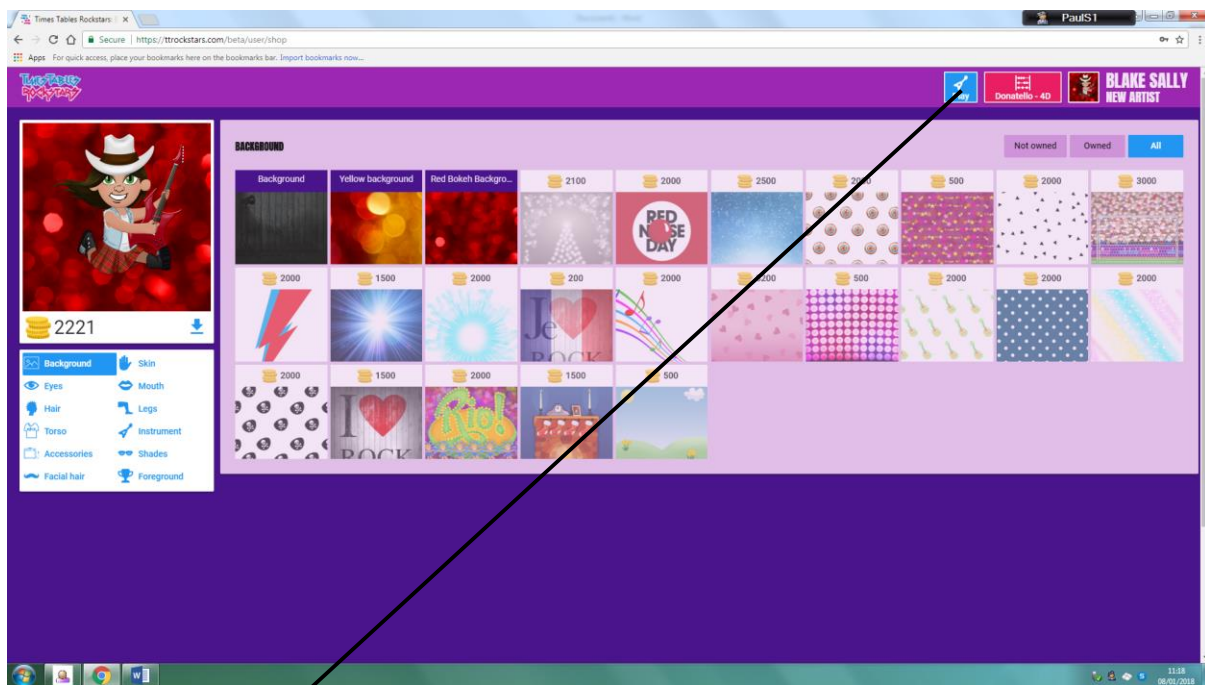

## Changing your Avatar

Click on the your Rocks Star name and then Click the Shop button

This is where you can change what your avatar wears and the way it looks. You can update your avatar by spending money you earn. The more you play the more money you make.

## Play Games (Homework)

Clicking on the Play tab takes you to the Games Section

This is the main Play section.

The boxes highlighted in red are the times tables that have been set by your teacher which will change from time to time. You will be tested on these tables when you play in the garage section