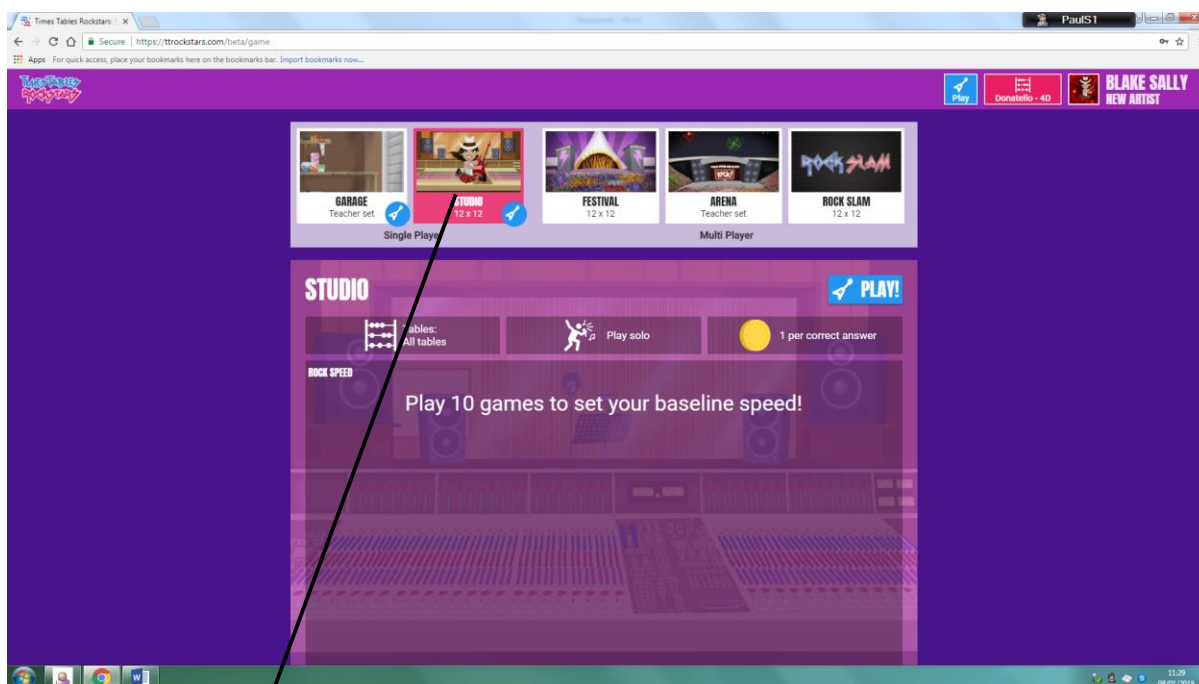

## Play Games (Homework)

Clicking on the Play tab takes you to the Games Section

This is the main Play section.

The boxes highlighted in red are the times tables that have been set by your teacher which will change from time to time. You will be tested on these tables when you play in the garage section

## What do I do for my Homework?

## Studio

Studio is a section you play against yourself and it will set your baseline speed once you have played 10 games. Be Aware – this is not set by the teacher so will include all tables up to 12 x 12. If you like a challenge then this is great for you.