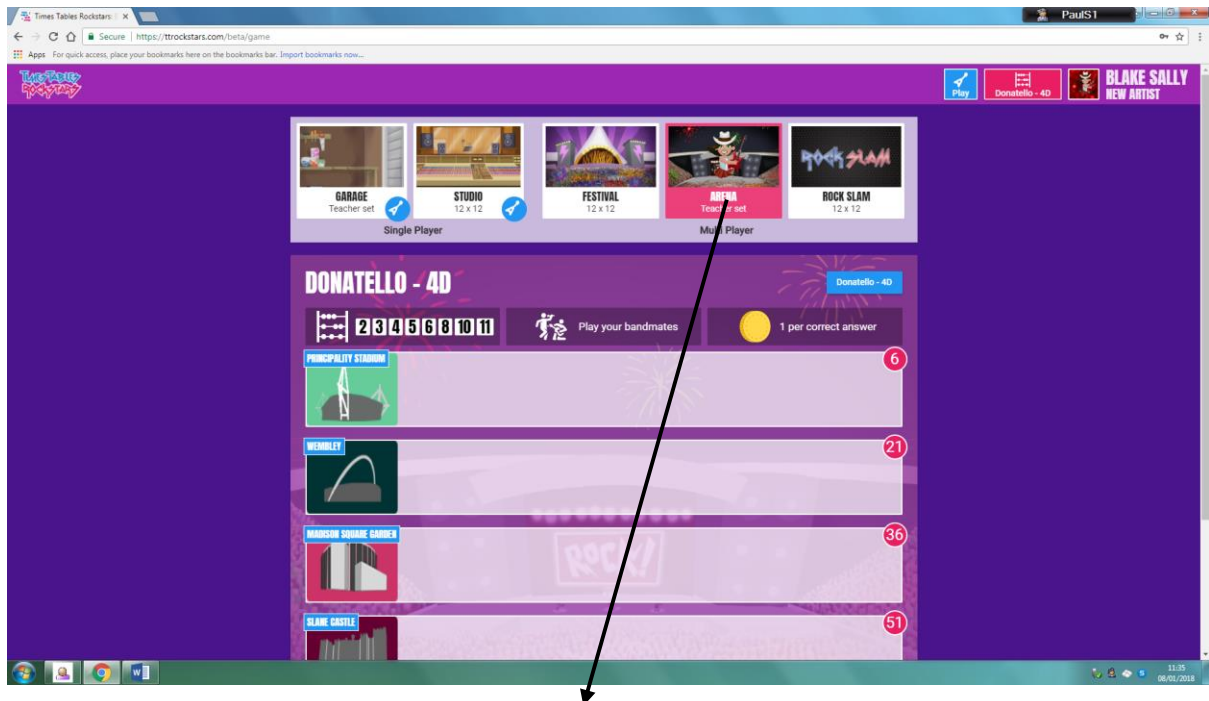

Arena

This is where you can challenge others in your class if they happen to be online at the same time. This has also been set by the teacher so will only the class focus tables.

Rock Slam

Rock slam is a more competitive section that once you are more proficient you might want to have a look at.

Now all you have to do is Rock your way to knowing your tables.

Remember: Times Table Rock Stars can be played on the computer but it can also be played on other Smart Devices that can be downloaded for free from the App store and through Android. Such devices include iphones, ipads, ipods, Android smart devices etc.

If you have any problems do come and see me.

Have fun

Mr Strange