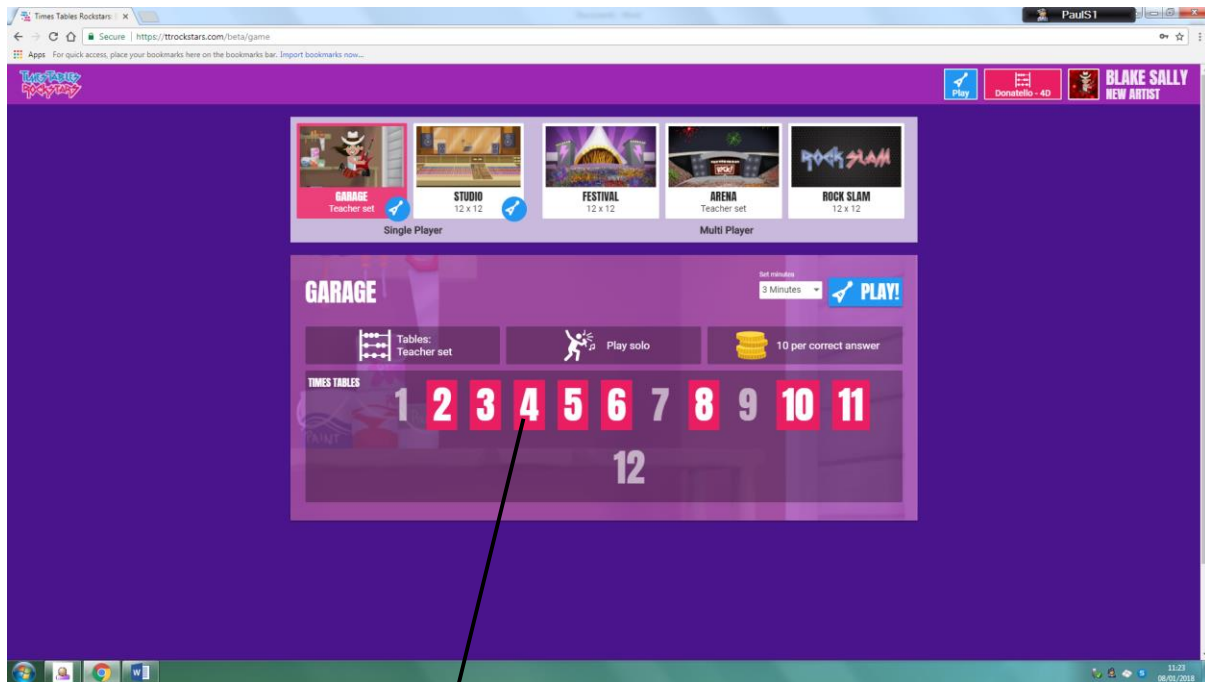

## Changing your Avatar

Click on the your Rocks Star name and then Click the Shop button

This is where you can change what your avatar wears and the way it looks. You can update your avatar by spending money you earn. The more you play the more money you make.

## Play Games (Homework)

Clicking on the Play tab takes you to the Games Section

This is the main Play section.

The boxes highlighted in red are the times tables that have been set by your teacher which will change from time to time. You will be tested on these tables when you play in the garage section