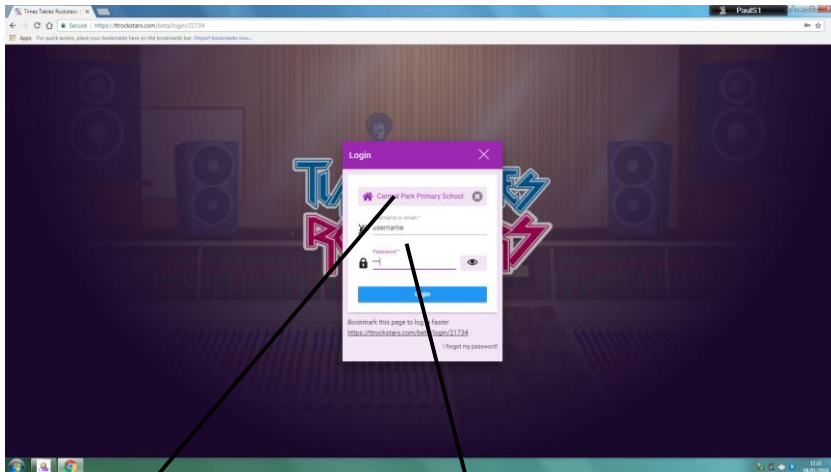

## How to Log in

Type in Central Park Primary School which will appear in a drop-down menu.

Then type in your user name and password as given to you on your welcome letter.

*When you first log in it will ask you to choose a Rock Star name. This is the name you will go by when using this program. This cannot be changed so pick carefully.*

## Changing your Avatar

Click on the your Rocks Star name and then Click the Shop button

This is where you can change what your avatar wears and the way it looks. You can update your avatar by spending money you earn. The more you play the more money you make.

## Play Games (Homework)

Clicking on the Play tab takes you to the Games Section

This is the main Play section.

The boxes highlighted in red are the times tables that have been set by your teacher which will change from time to time. You will be tested on these tables when you play in the garage section

## Rock Slam

Rock slam is a more competitive section that once you are more proficient you might want to have a look at.

Now all you have to do is Rock your way to knowing your tables.

Remember: Times Table Rock Stars can be played on the computer but it can also be played on other Smart Devices that can be downloaded for free from the App store and through Android. Such devices include iphones, ipads, ipods, Android smart devices etc.