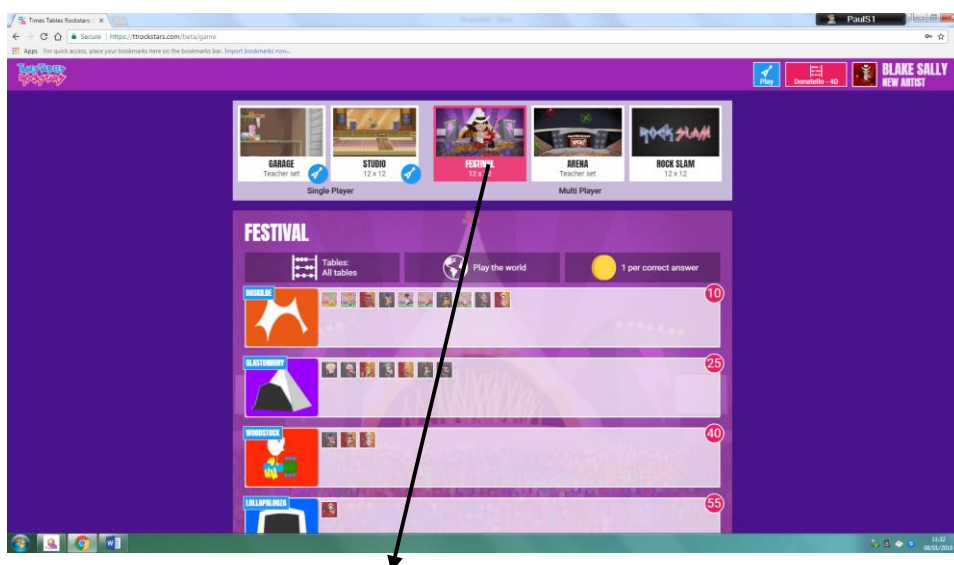

Festival

This is where you can play other users from different schools. Join a game and challenge them. Again this is up to 12 x 12. This is a safe game as there is no way to communicate with other users.