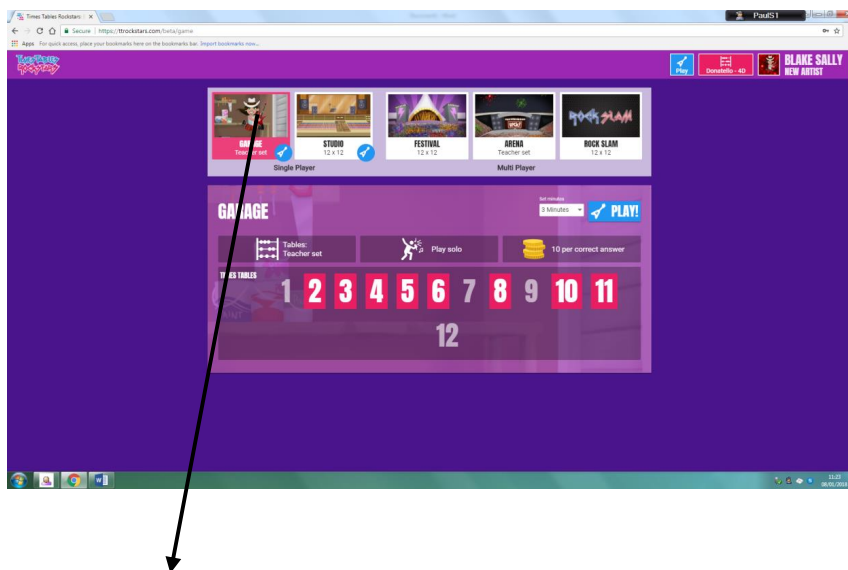

What do I do for my Homework?

Garage.

This is your main homework section. This is the section that your teacher has sets up.

- Year 2 needs to be doing 20 mins per week to improve their table knowledge.
- Years 3 to 6 needs to spend 30 mins as a minimum across a week.